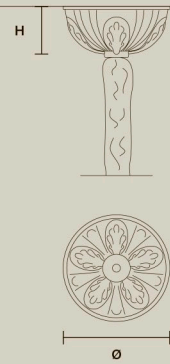

ODESSA
A 2/27/43

W 27 cm / 10.60"
D 14 cm / 5.50"
H 43 cm / 16.90"
■ 1,5 kg / 3.30 lb

STANDARD LIGHTING

2×E14×10 W MAX (NOT INCL.)

ODESSA
S 8/90/120

ø 90 cm / 35.40"
H 120 cm / 47.20"
■ 24 kg / 52.80 lb

STANDARD LIGHTING

8×E14×10 W MAX (NOT INCL.)

ODESSA
S 12/120/155

ø 120 cm / 47.20"
H 155 cm / 61.00"
■ 41 kg / 90.20 lb

STANDARD LIGHTING

12×E14×10 W MAX (NOT INCL.)

FINISHINGS

g03 Oro lucido
Shiny gold

PENDANTS

TR Trasparente
Transparent

DIMMING CONTROL

Only with
dimmable bulbs

SINGLE CANOPIES

SINGLE CANOPY

SIZE	FINISHINGS	PRODUCT NAME
Ø 14 cm / 5.50"	G03	ODESSA S 6/70/65
H 6,5 cm / 2.60"		ODESSA S 8/90/80

SINGLE CANOPY

SIZE	FINISHINGS	PRODUCT NAME
Ø 20 cm / 7.90"	G03	ODESSA S 8/90/120
H 8 cm / 3.10"		ODESSA S 12/120/95
		ODESSA S 12/120/155