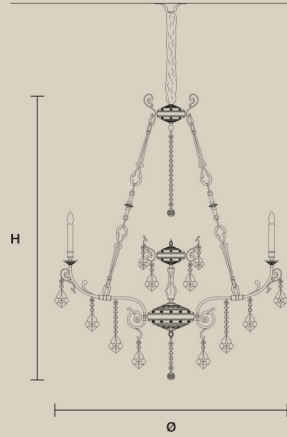

ODESSA
A 2/27/43

W 27 cm / 10.60"
D 14 cm / 5.50"
H 43 cm / 16.90"
■ 1,5 kg / 3.30 lb

STANDARD LIGHTING

2×E14×10 W MAX (NOT INCL.)

ODESSA
S 8/90/120

ø 90 cm / 35.40"
H 120 cm / 47.20"
■ 24 kg / 52.80 lb

STANDARD LIGHTING

8×E14×10 W MAX (NOT INCL.)

ODESSA
S 12/120/155

ø 120 cm / 47.20"
H 155 cm / 61.00"
■ 41 kg / 90.20 lb

STANDARD LIGHTING

12×E14×10 W MAX (NOT INCL.)

FINISHINGS

g03 Oro lucido
Shiny gold

PENDANTS

TR Trasparente
Transparent

DIMMING CONTROL

Only with
dimmable bulbs

SINGLE CANOPIES

SINGLE CANOPY

SIZE	FINISHINGS	PRODUCT NAME
Ø 14 cm / 5.50"	G03	ODESSA S 6/70/65
H 6,5 cm / 2.60"		ODESSA S 8/90/80

SINGLE CANOPY

SIZE	FINISHINGS	PRODUCT NAME
Ø 20 cm / 7.90"	G03	ODESSA S 8/90/120
H 8 cm / 3.10"		ODESSA S 12/120/95
		ODESSA S 12/120/155